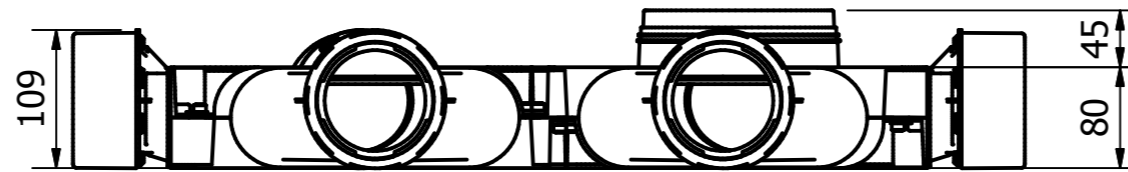

Connection for Ø90mm Uniflexplus+ Duct (6x)
 Connection for Ø180mm Duct (1x)

PART NAME				
TVG 90 160 Instortverdeler 6xØ90 zijaansluiting tuit Ø160				
DRAWING NUMBER VENTILAIR		MATERIAL	REVISION HISTORY	
2005000222		Mixed	REV	DATE
			DESCRIPTION	
			BY	
COLOUR		DATE		
RAL 5015/7035		21-3-2019		
SCALE	PROJ A-A	UNITS	SIZE	DRAWN BY
1 : 6		mm	A3	<i>Vent-Axia</i>