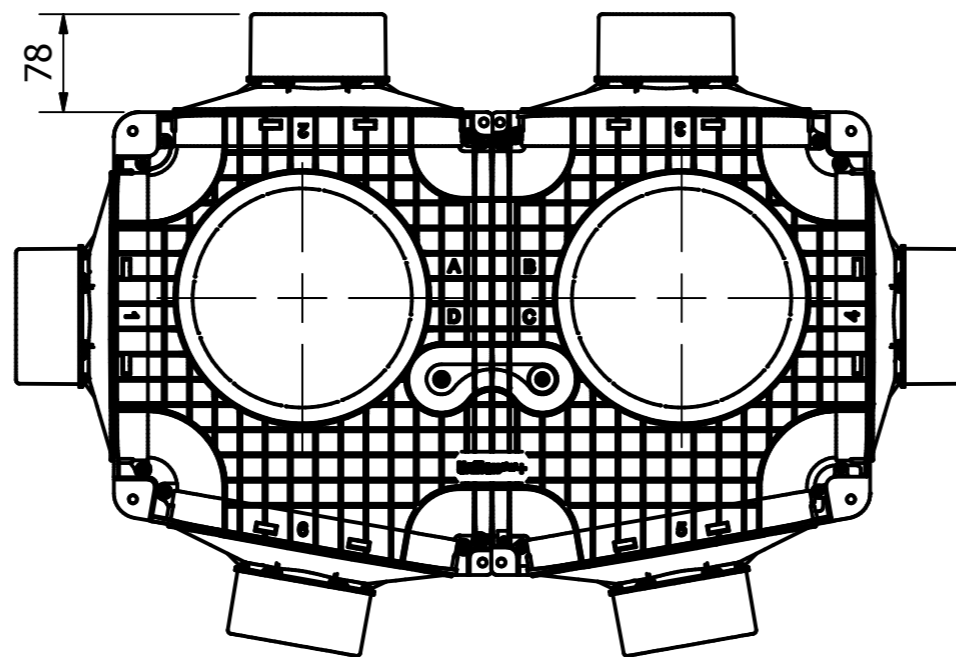

Connection for Ø90mm Uniflexplus+ Duct (6x)
 Connection for Ø180mm Duct (1x)

PART NAME				
TVG 90 160 Instortverdeler 6xØ90 zijaansluiting tuit Ø160				
DRAWING NUMBER VENTILAIR		MATERIAL	REVISION HISTORY	
2005000222		Mixed	REV	DATE
			DESCRIPTION	
			BY	
COLOUR		DATE		
RAL 5015/7035		21-3-2019		
SCALE	PROJ A-A	UNITS	SIZE	DRAWN BY
1 : 6		mm	A3	<i>Vent-Axia</i>